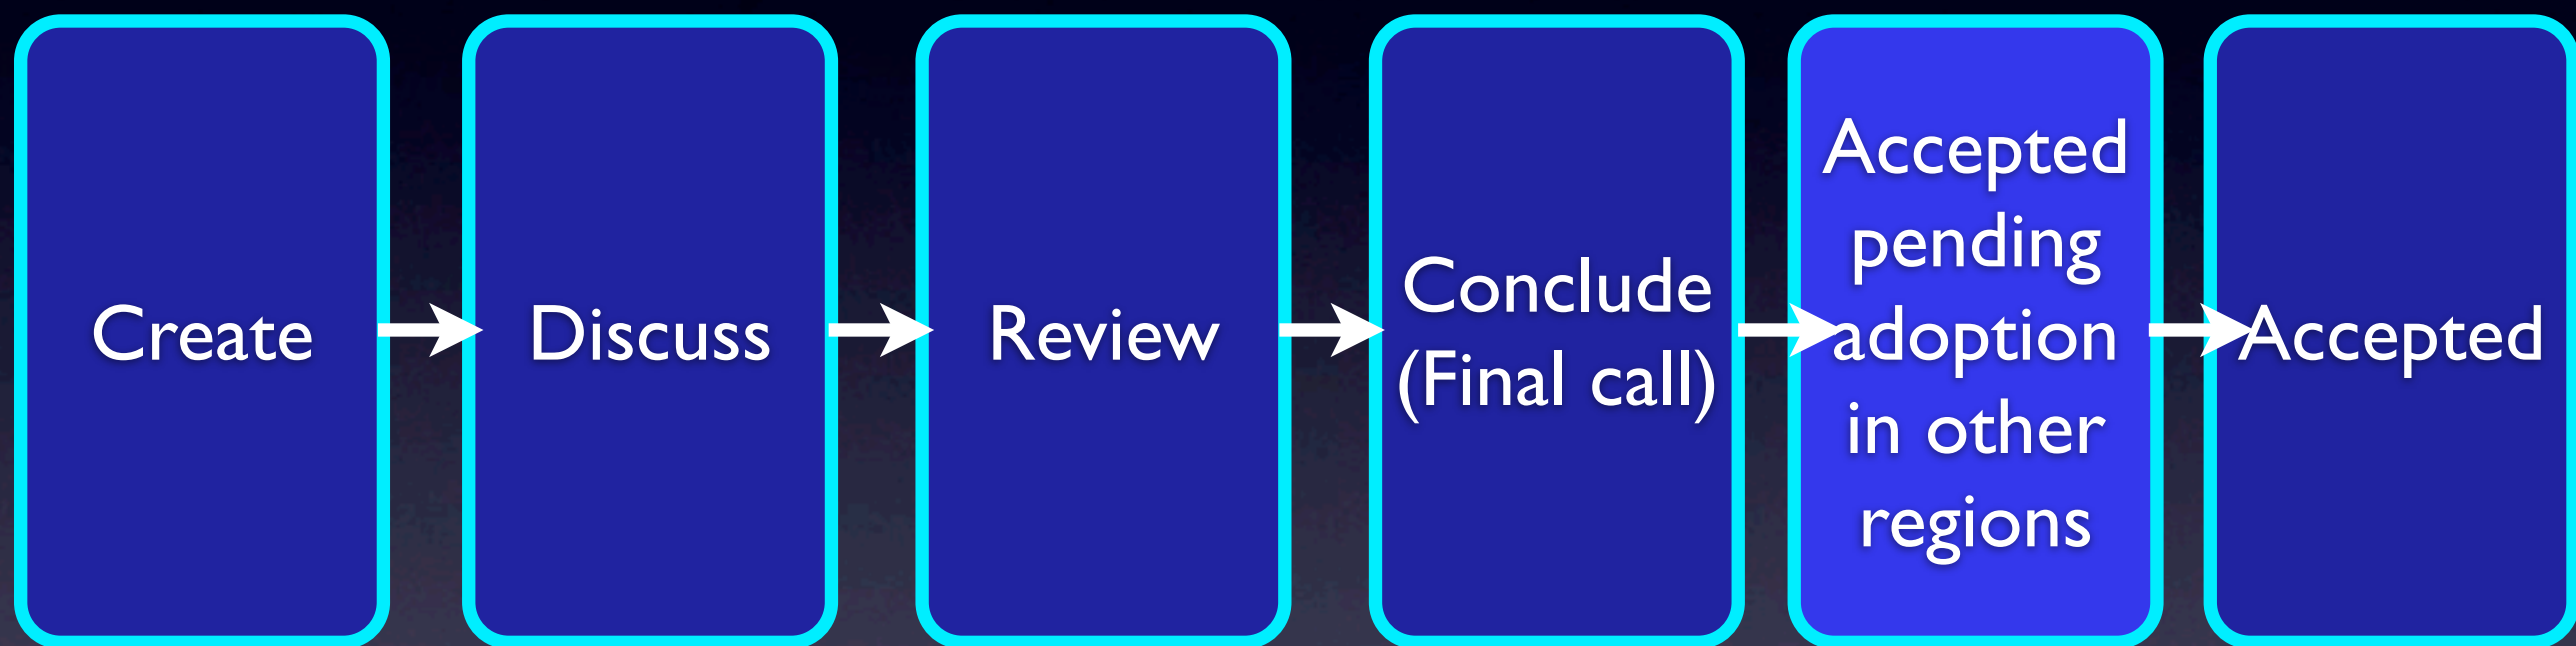

Pending...

Dave Wilson
DW238-RIPE

Characteristics

- Specific to global policies
- Allows the policy to go back to discussion if a change is initiated in other regions
- Allows RIPE NCC/IANA to implement the policy if there are no further changes
- We may **speedily adopt a global policy, without causing delay** if proposal changes

Other approaches

- No change
 - ▶ possible that wording changes require the proposal to be resubmitted
- Only adopt when text reaches final stage in all regions
 - ▶ Makes RIPE process dependent on timing of processes elsewhere