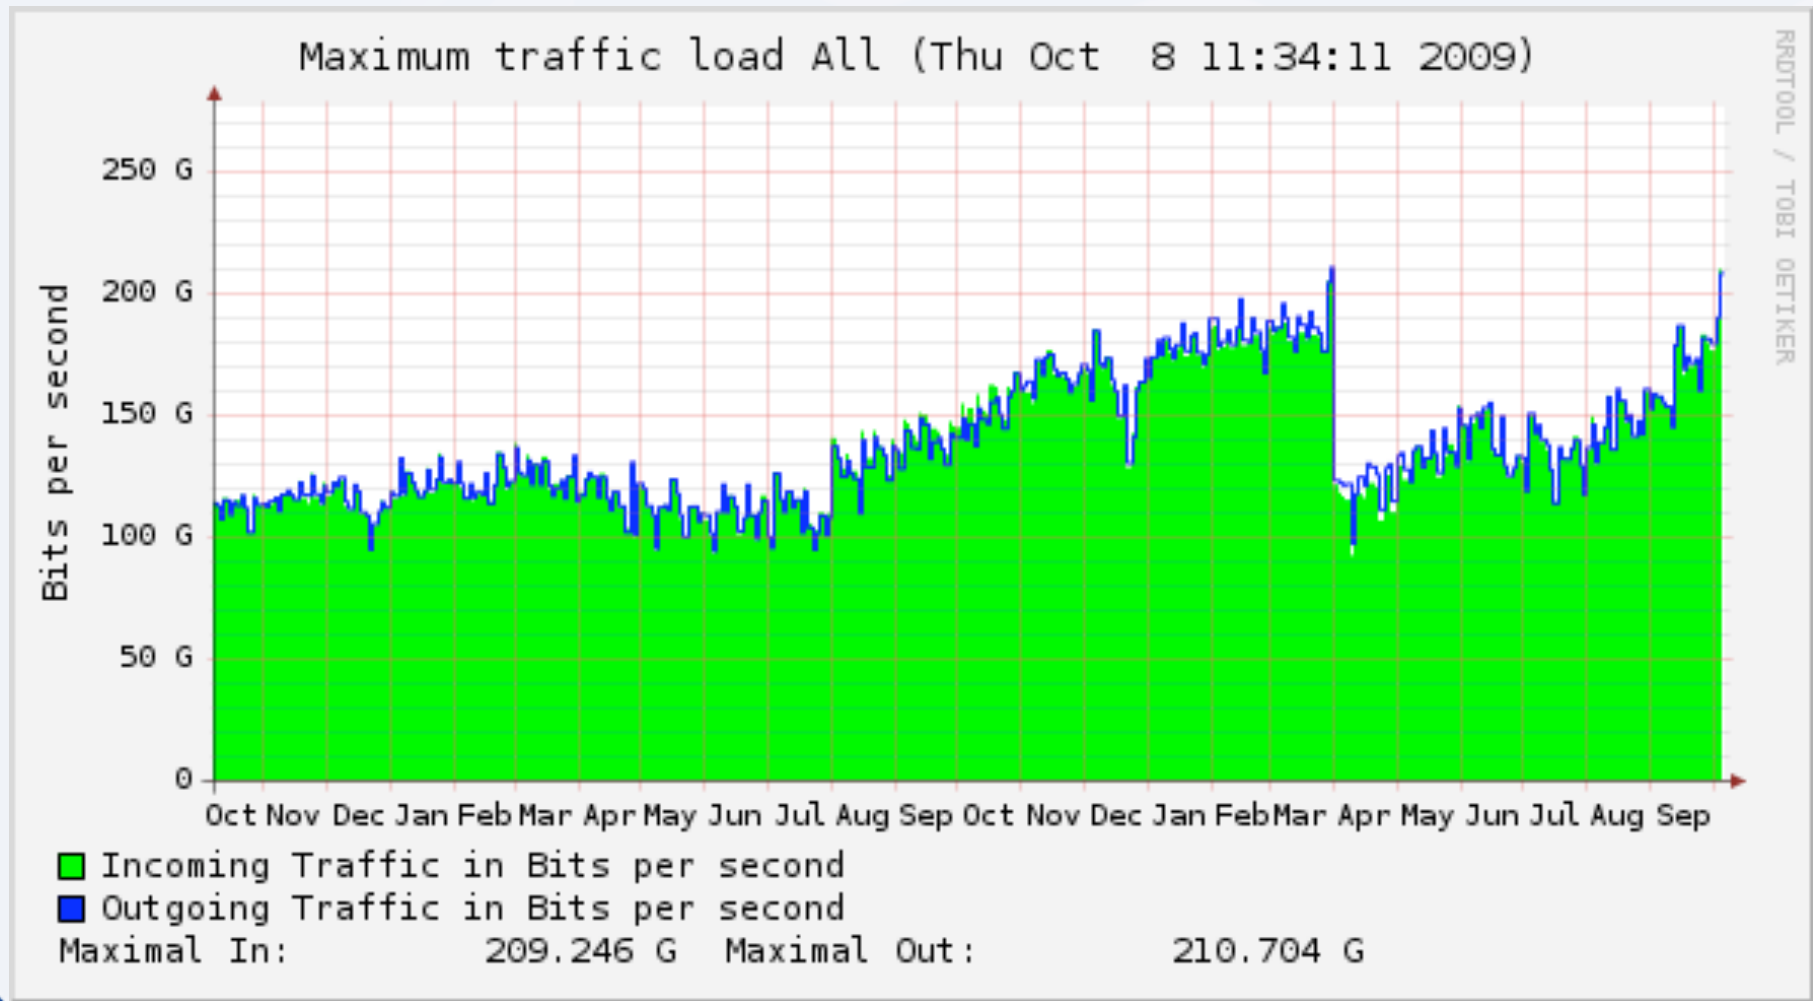

Customer numbers

City	Connections	
	1GE	10GE
Stockholm	18	35
Gothenburg	6	9
Malmö	5	11
Sundsvall	5	9
Luleå	7	-

All cities (Max)