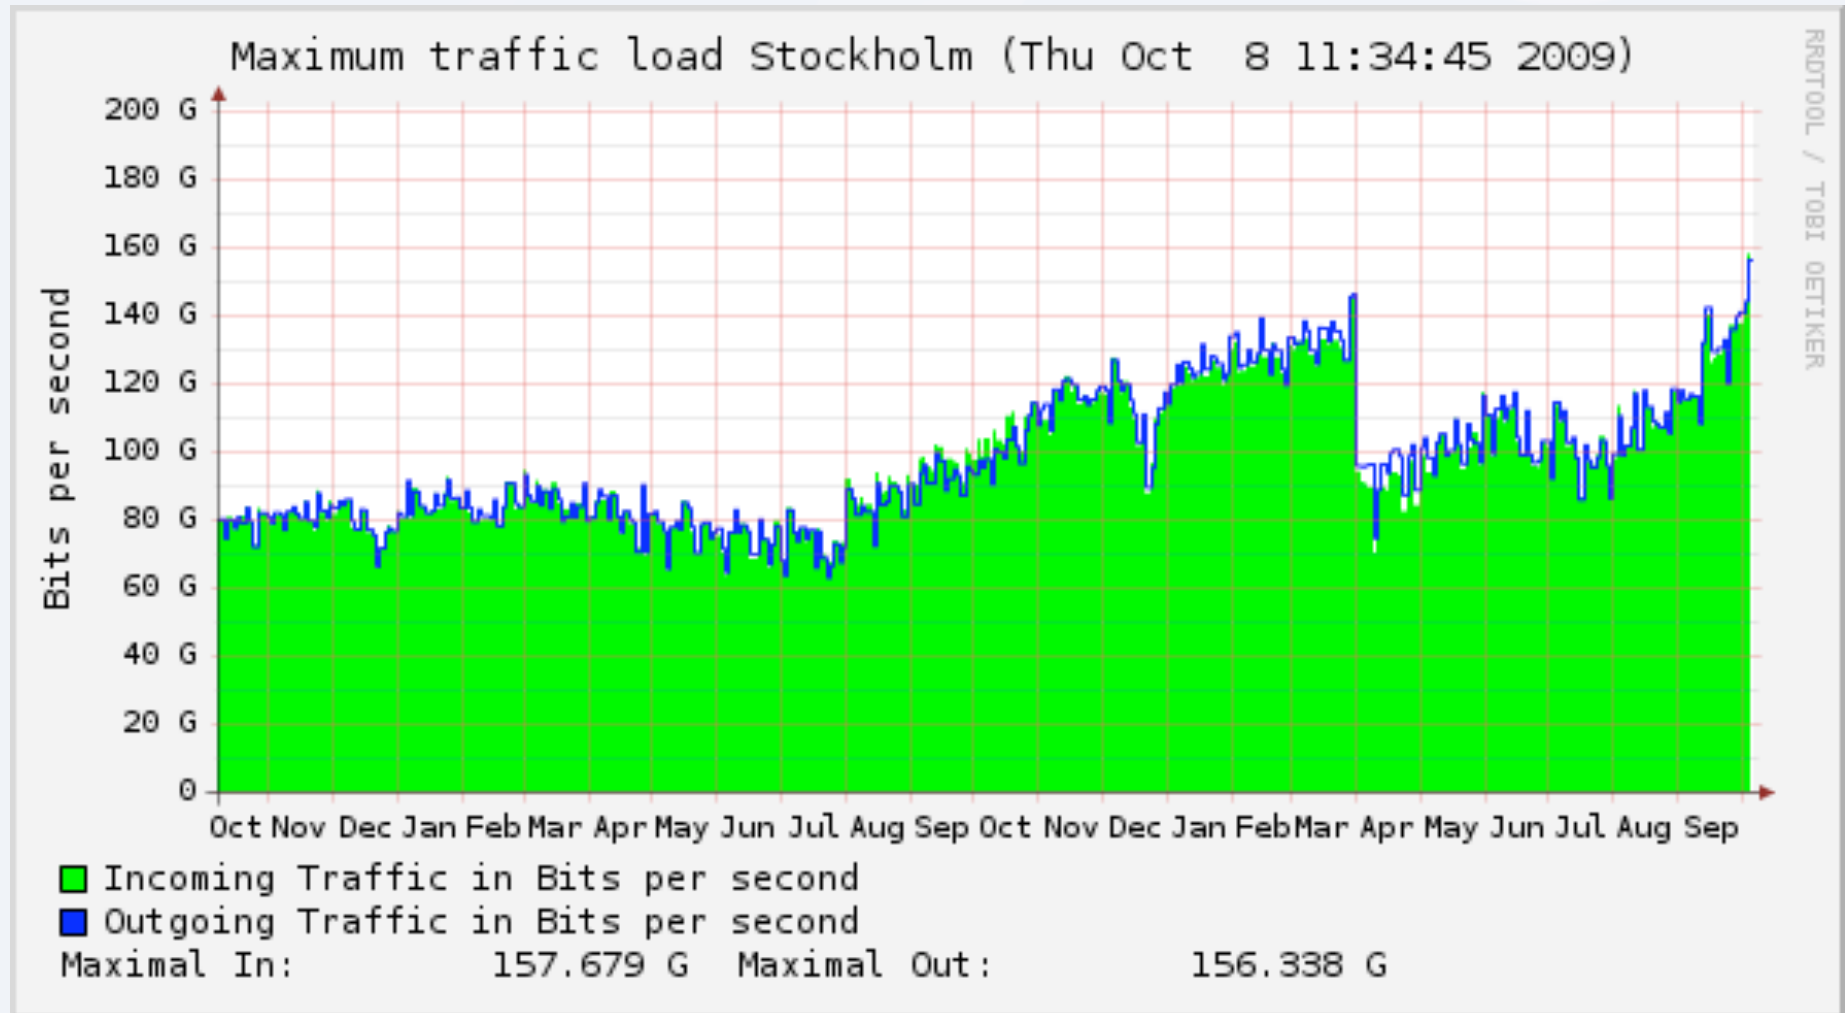

Stockholm (Max)

www.netnod.se

netnod